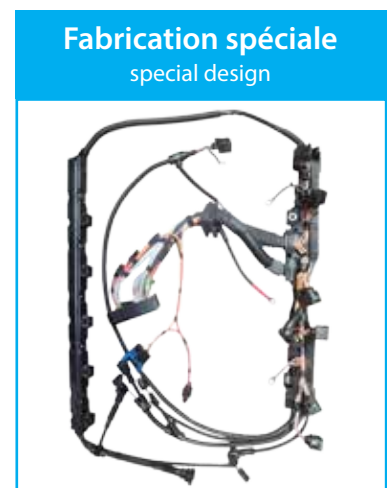

Page /page 69